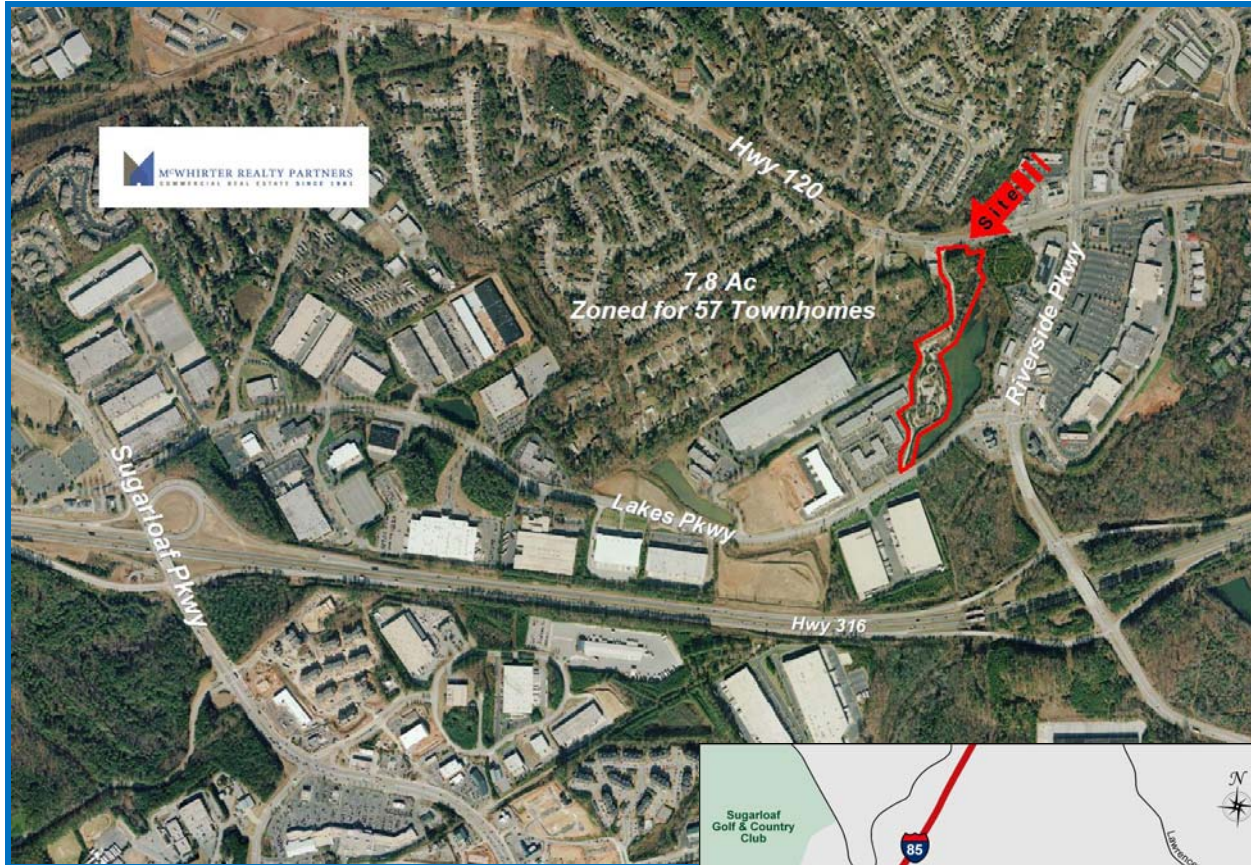

### 57 Townhome Lots

**1277 Duluth Highway, Lawrenceville  
Gwinnett County, GA**

- 7.8+/- Acres
- Zoned RM8 (57 Townhome Lots)
- Close proximity to diverse retail
- Located in heart of employment center
- Priced at \$1,050,000