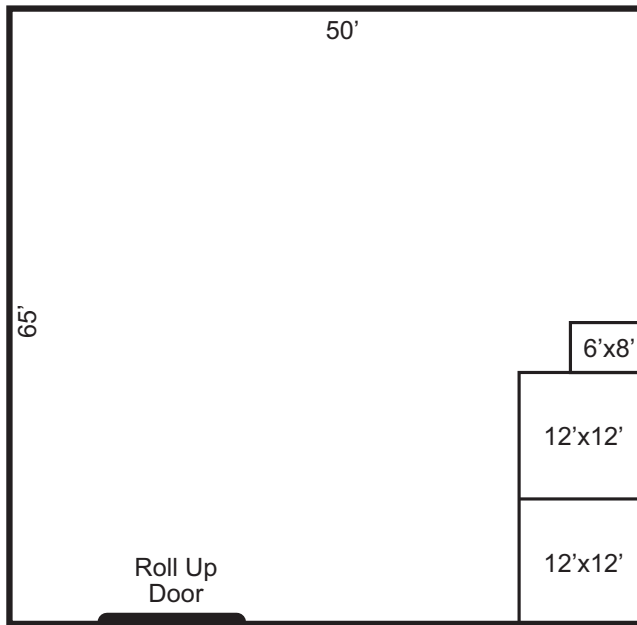

Unit 403

For more information,
please contact:

Peyton McWhirter
678.385.2705
pmm@mcwrealty.com

Matt McWhirter
770.757.0030
mdm@mcwrealty.com

**McWhirter Realty
Partners**
4045 Orchard Road
Building 400
Smyrna, GA 30080

www.mcwrealty.com

Unit 404