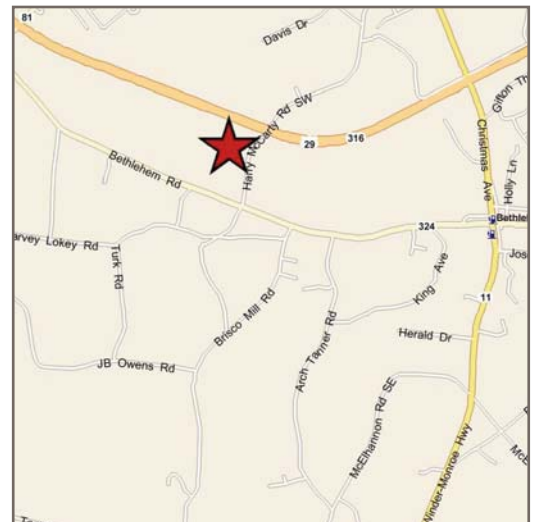

FOR SALE

316 Office Park

741 Harry McCarty Road, Suites 403 & 404
Bethlehem (Barrow County), Georgia 30620

For more information,
please contact:

Peyton McWhirter
678.385.2705
pmm@mcwrealty.com

Matt McWhirter
770.757.0030
mdm@mcwrealty.com

**McWhirter Realty
Partners**
4045 Orchard Road
Building 400
Smyrna, GA 30080

www.mcwrealty.com

FEATURES

- 2 Units (3,250 SF each, can be sold together or separately)
- 10% Office
- 12' x 12' Roll Up Doors
- Excellent Access to Highway 316
- Bank Owned
- Asking Price - \$58/SF