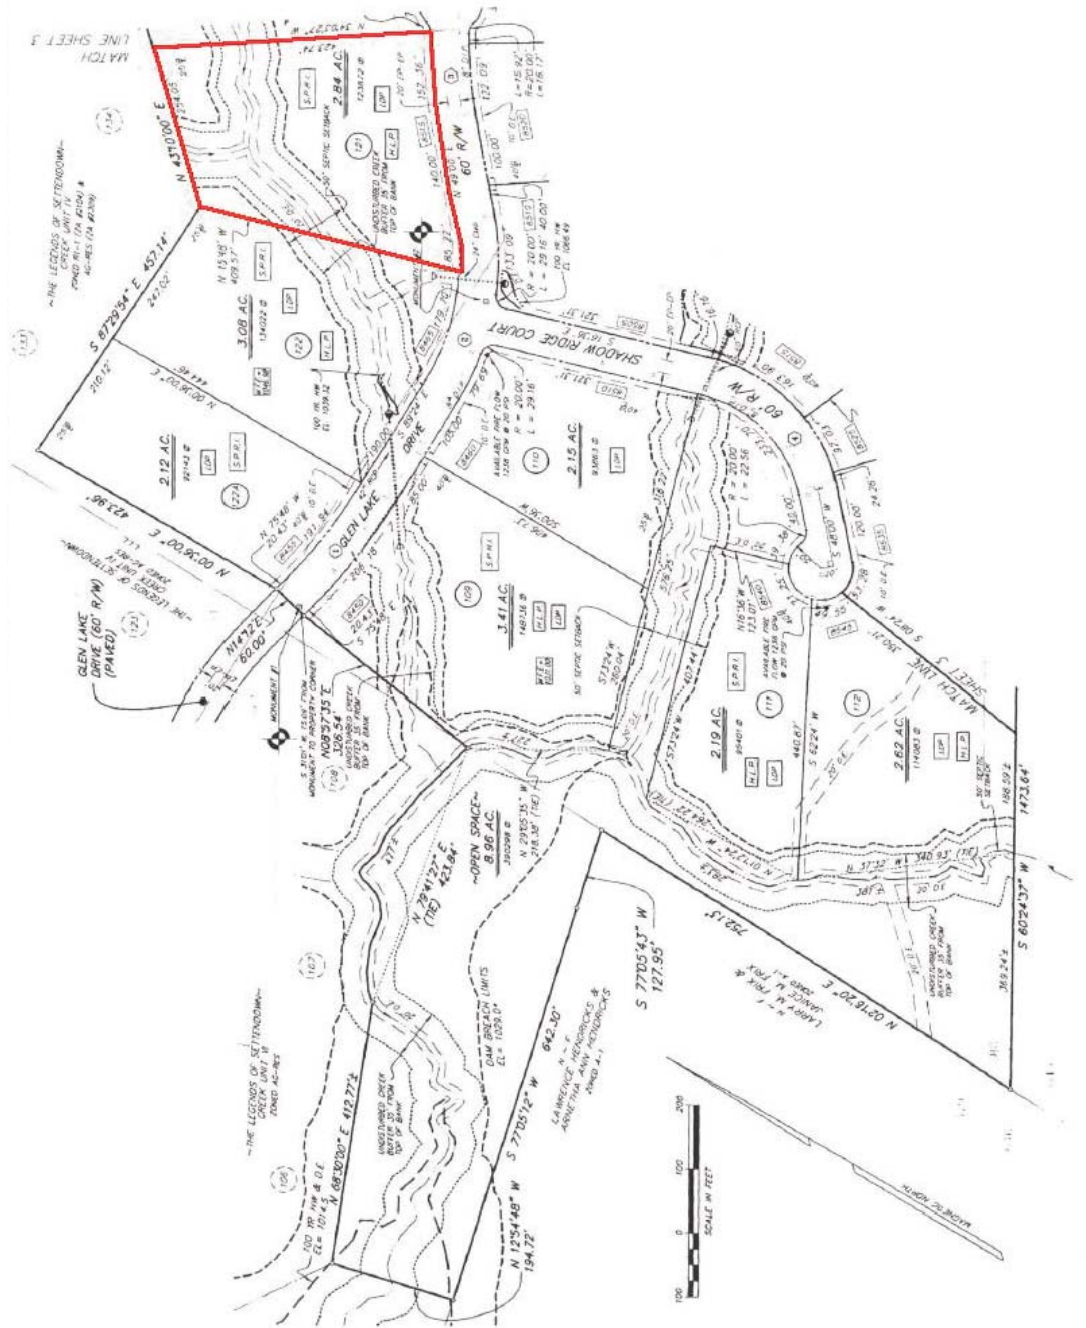

The Legends At Settendown Creek, Lot 121
Heardsville Circle
Cumming (Forsyth County), Georgia 30040

For more information,
please contact:

Nelson Vinson
404.925.0995
nrv@mcwreality.com

Dan Buyers
770.596.2629
tdb@mcwreality.com

**McWhirter Realty
Partners**
4045 Orchard Road
Building 400
Smyrna, GA 30080

www.mcwreality.com

No warranty or representation, expressed or implied, is made as to the accuracy of the information contained herein, and same is subject to errors, omissions, change of price, rental or other conditions, withdrawal without notice, and to any special listing conditions, imposed by our principals.