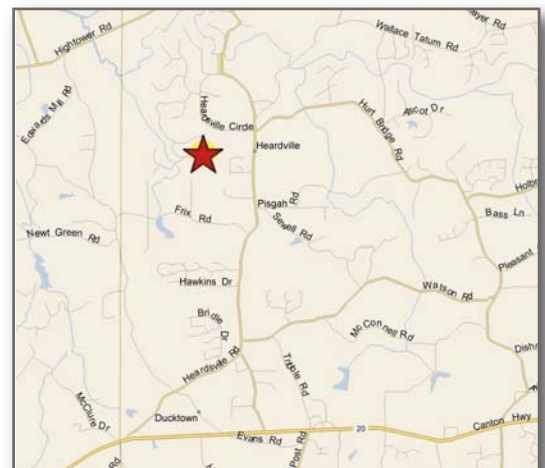

- 2.84 Acre Estate Lot
- Equestrian Community
- 500 Acres of Woodlands, Parks
  Lakes, Creeks and Mountain Views
- Priced at $75,000